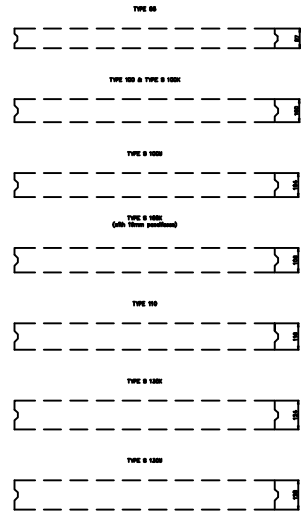

----- • ----- Center center line of post.