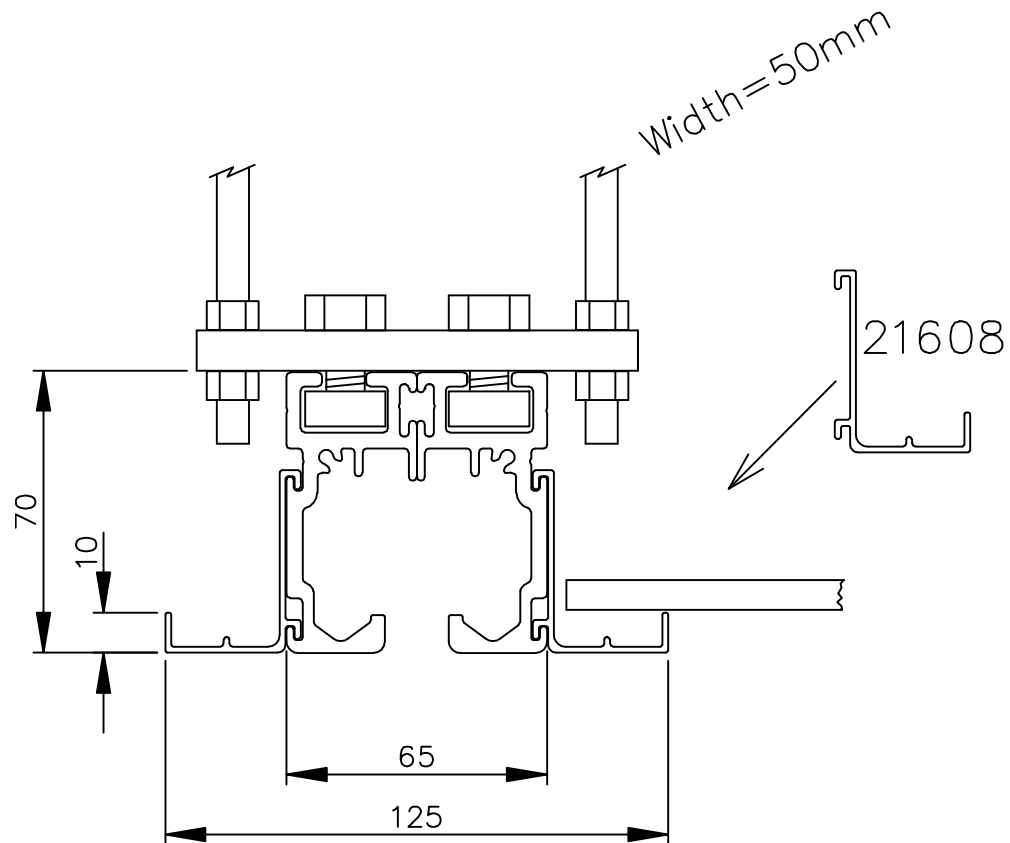

- Aluminium track
- Adjustable bracket
- Ceiling profile 21608

- Aluminium track
- Installation plate (50x110x8)

BECKER (SLIDING PARTITIONS) LTD.

MONOGLASS
Track detail