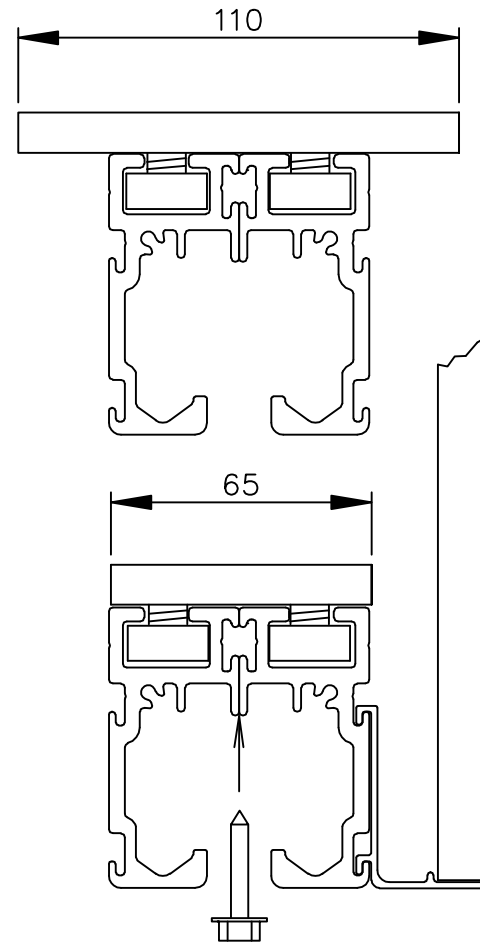

- Aluminium track
- Adjustable bracket
- Ceiling profile 21608

- Aluminium track
- Installation plate (50x110x8)

BECKER (SLIDING PARTITIONS) LTD.

MONOGLASS
Track detail