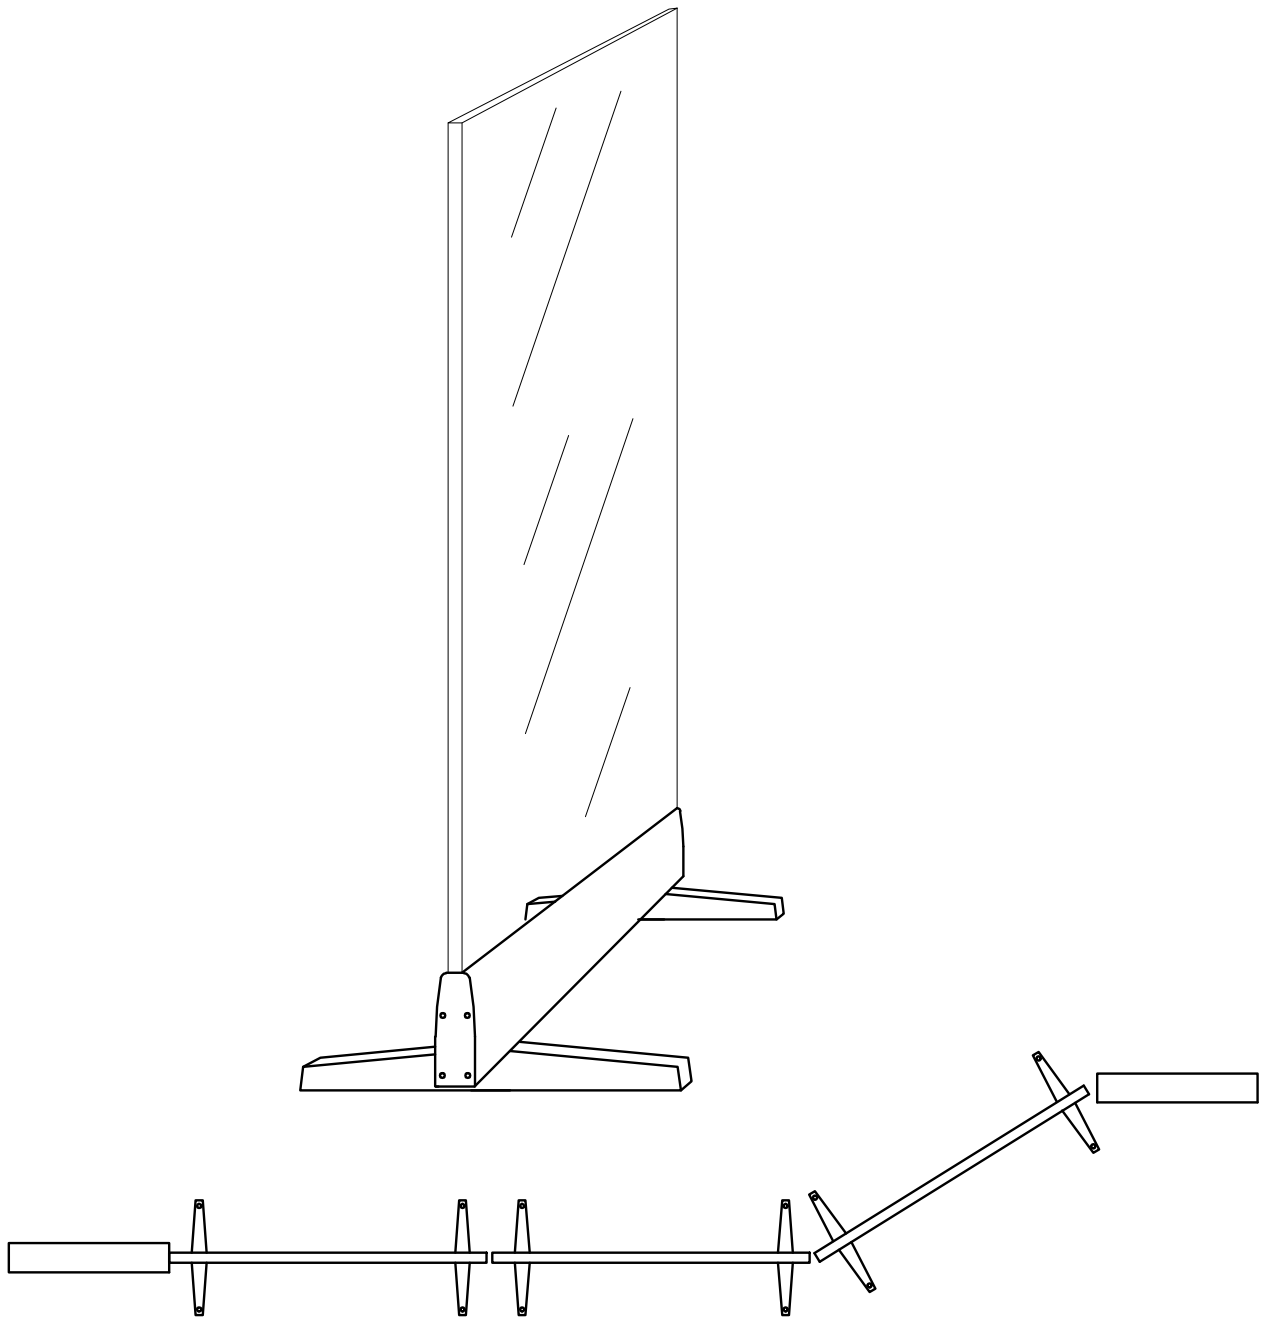

BECKER MONOGLASS L-35-ROLL

- Moveable glass screen
- Track is not required
- Floor track is not needed
- Fixed feet or feet with wheels
- Aluminium profile construction for bottom edge (100x35mm)
- Aluminium glass frame available (15x15x15mm)

- MAX HEIGHT: 1800mm
- MAX WIDTH: free
- MAX PANEL WIDTH: 2100mm
- WEIGHT: 25 kg/m²
- GLASS: safety glass 10..mm