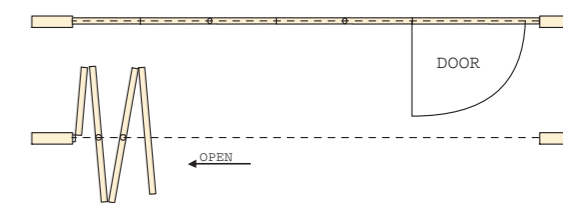

MonoGlass

MonoGlass

Operation

Panels can be hinged together (L-35-F and L35-FEC options) or they can be moved individually (L35 option) allowing them to be parked wherever wanted. All panels are top hung without the need for a floor track. Fixed panels are also available.

The glass panels require only top and bottom profiles thereby maximising the glass area. The profiles house the rollers and bolts for all the models in the range, also the hinges for the L-35-F and the L-35-FEC models. With the L-35-PHS the profiles are reduced to their minimum size and located at the corners of the glass panels.

The aluminium profiles can be satin anodised, powder coated in RAL colours, or sleeved in stainless steel. The L-35 features a unique security bolt which is set manually and released automatically when the wall is returned to its parked position.

Track detail

Features and benefits

- Top hung without the need for a floor track
- Smooth and easy operation
- Panels may be hinged together or moved individually
- Panels may be parked away from opening
- Bolts release automatically (L-35)
- Combines elegance with strength and security
- Top and bottom profiles only for maximum glass area

Examples of parking

L - 35

L - 35 - F

L - 35 - FEC

For further parking options please contact our Technical Department