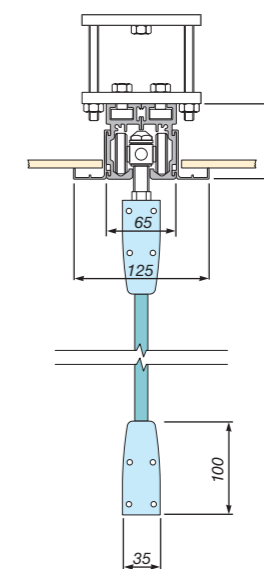

### Operation

Panels can be hinged together (L-35-F and L35-FEC options) or they can be moved individually (L35 option) allowing them to be parked wherever wanted. All panels are top hung without the need for a floor track. Fixed panels are also available.

The glass panels require only top and bottom profiles thereby maximising the glass area. The profiles house the rollers and bolts for all the models in the range, also the hinges for the L-35-F and the L-35-FEC models. With the L-35-PHS the profiles are reduced to their minimum size and located at the corners of the glass panels.

### Track detail

L-35-PHS corner 'patch' profile for maximum glass area