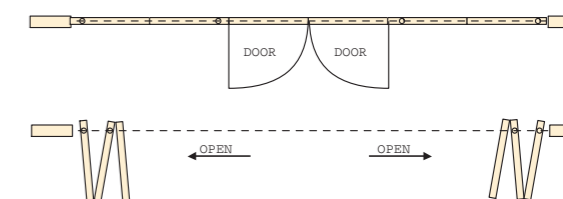

MonoGlass

MonoGlass

Operation

Panels can be hinged together (L-35-F and L35-FEC options) or they can be moved individually (L35 option) allowing them to be parked wherever wanted. All panels are top hung without the need for a floor track. Fixed panels are also available.

The glass panels require only top and bottom profiles thereby maximising the glass area. The profiles house the rollers and bolts for all the models in the range, also the hinges for the L-35-F and the L-35-FEC models. With the L-35-PHS the profiles are reduced to their minimum size and located at the corners of the glass panels.

The aluminium profiles can be satin anodised, powder coated in RAL colours, or sleeved in stainless steel. The L-35 features a unique security bolt which is set manually and released automatically when the wall is returned to its parked position.

Track detail

Features and benefits

- Top hung without the need for a floor track
- Smooth and easy operation
- Panels may be hinged together or moved individually
- Panels may be parked away from opening
- Bolts release automatically (L-35)
- Combines elegance with strength and security
- Top and bottom profiles only for maximum glass area

Examples of parking

L - 35

L - 35 - F

L - 35 - FEC

For further parking options please contact our Technical Department