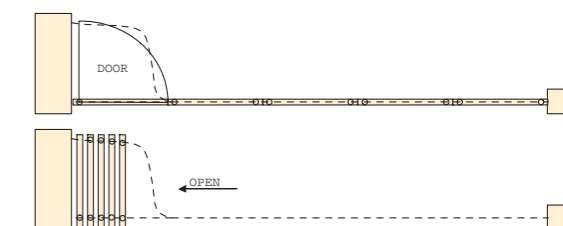

Examples of parking

L - 35