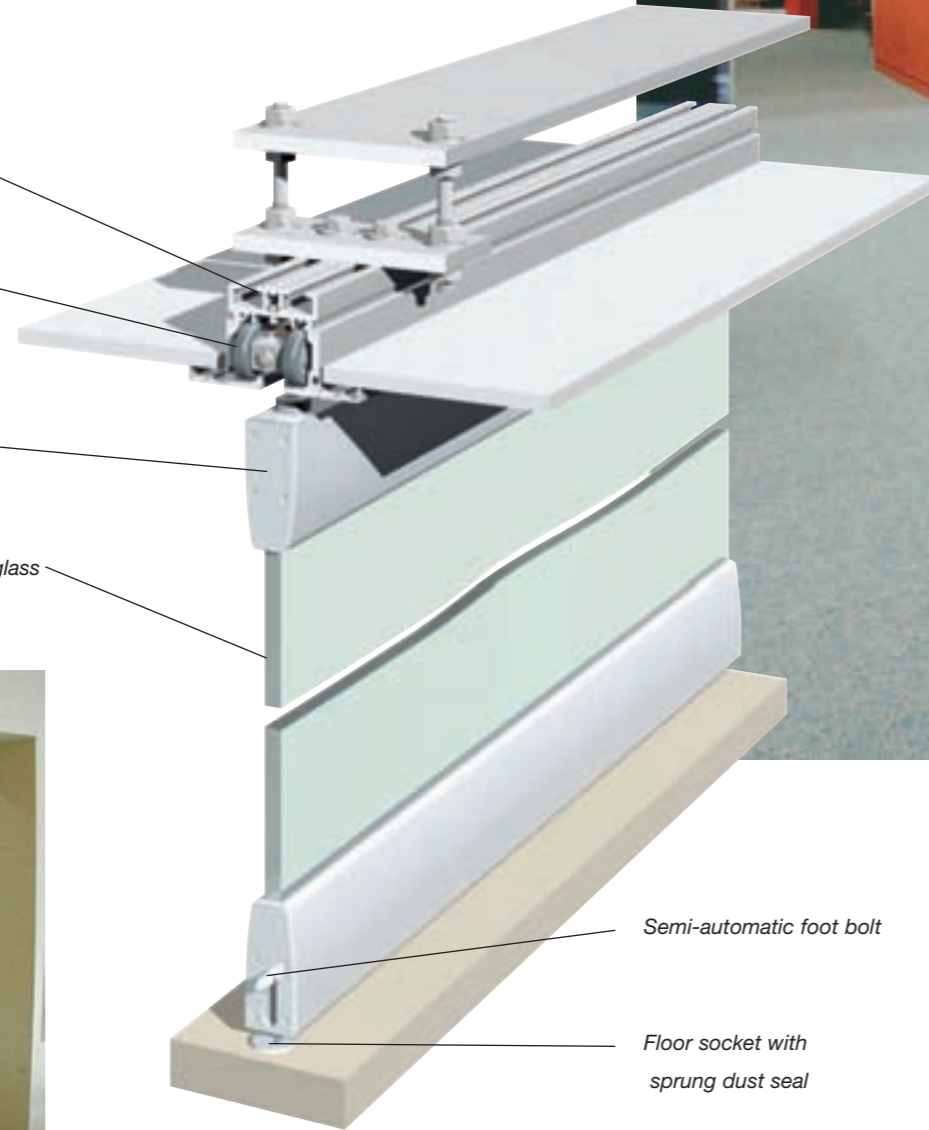

# MonoGlass

Becker Glass Walls are the latest addition to the Becker range of products. The system combines elegance with strength and security making it ideal for the retail industry, office environments and numerous other applications.

L-35 Monoglass wall

70mm x 65mm aluminium head track

Smooth action rollers

100mm x 35mm aluminium profiles to top and bottom

10mm or 12mm toughened glass

Semi-automatic foot bolt

Floor socket with sprung dust seal

L-35-F Monoglass wall

L-35-F Monoglass wall

L-35 Monoglass wall

### Operation

Panels can be hinged together (L-35-F and L35-FEC options) or they can be moved individually (L35 option) allowing them to be parked wherever wanted. All panels are top hung without the need for a floor track. Fixed panels are also available.